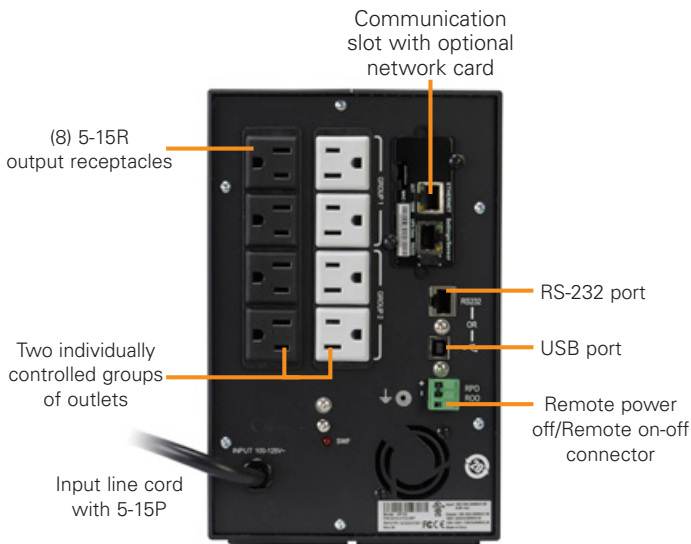

Additional options

Connectivity	Catalog number	For use with
Network Card-MS	NETWORK-MS	All models
Relay / Serial Interface Card	RELAY-MS	All models
Environmental Monitoring Probe	116750224-001	All models (requires Network Card-MS)

What's in the box

- User manual CD
- Intelligent Power Software Suite CD
- Quick start guide
- USB cable
- RS-232 cable

G models only

- 2 IEC-to-IEC jumper cables

5P750 rear panel

5P2200 rear panel

To interact with the Eaton 5P Tower UPS, please visit: Eaton.com/5P