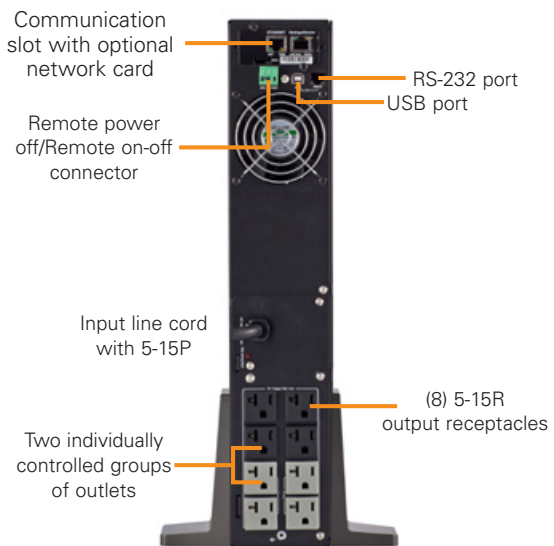

What's in the box

- User manual CD
- Intelligent Power Software Suite CD
- Quick start guide
- USB cable
- RS-232 cable

G models only

- 2 IEC-to-IEC jumper cables

5P750 rear panel

5P2200 rear panel

To interact with the Eaton 5P Tower UPS, please visit: Eaton.com/5P